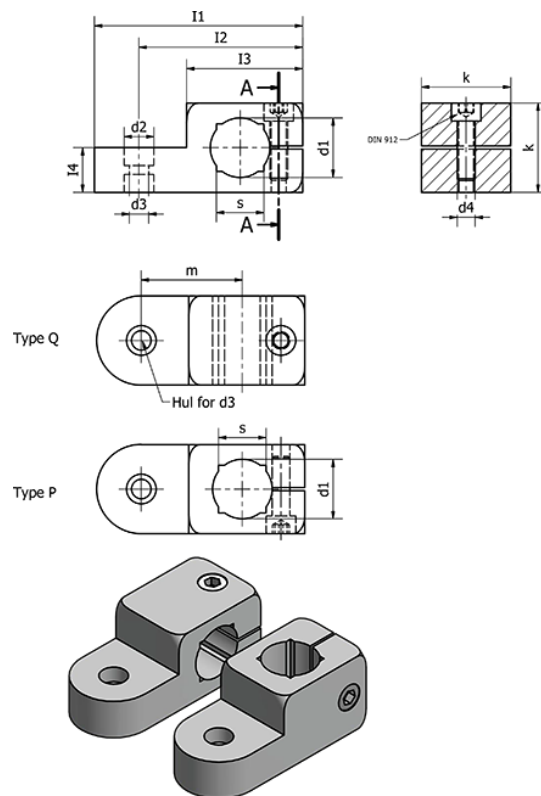

Article number: 20482B1625QEELS  
 Description: E+G Swivel clamp  
 GN 482-B16-25-Q-ELS

## Measures

	= -	l1	= 62
	= -	l3	= 49.5
Clamping kit for d3 = GN 511.1-M6-25-S/K		l4	= 12.5
Clamping kit for d4 = GN 511-M6-25		k	= 25
d1	= 16	m	= 29
d2	= 10	s	= -
d3	= 6.5	Weight (g)	= 69
d4	= M6		